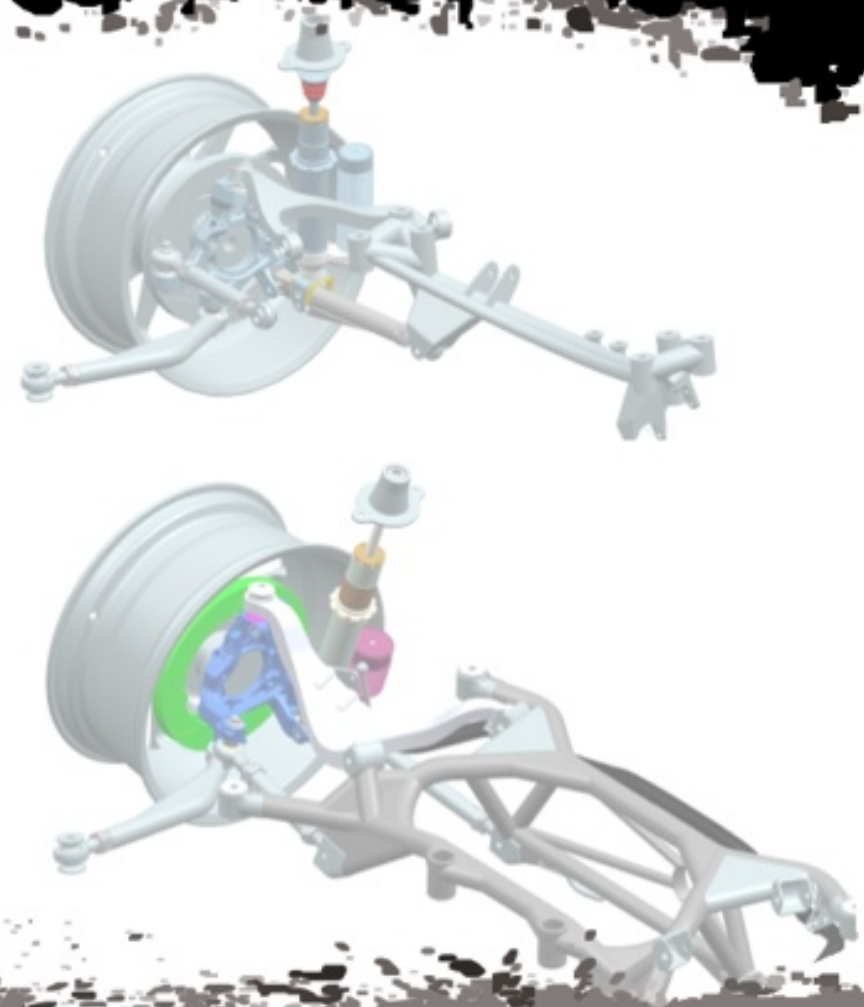

- Only WRC and F1 Suppliers for our Kit:
- The CZ4A R4 Kit Includes:

Front cross Member
Top Mount LH
Top Mount RH
Front Arm LH assy
Front Arm RH assy
Rollbar Link LH
Rollbar Link RH
Front Subframe
Toe Rod assy

Mitsubishi Lancer Evo X CZ4A Kit Details:

- Only WRC and F1 Suppliers for our Kit:
- The CZ4A R4 Kit Includes:

Longitudinal rod LH
Longitudinal rod RH
Upper rear A-arm LH
Upper rear A-arm RH
Camber rod LH
Camber rod RH
Rollbar Link RH
Rollbar Link RH
Toe Rod assy

Mitsubishi Lancer Evo X CZ4A Kit Details:

- Only WRC and F1 Suppliers for our Kit:
- The CZ4A R4 Kit Includes:

Rear sub frame
Rear Boot (lightweight) Only Instruction
Front Bonnet (lightweight) Only Instruction
Modification Instruction engine support
Modification Instruction gearbox support
Modification Instruction Front Door LH
Modification Instruction Front Door RH
Front Door Foam LH
Front Door Foam RH
Front Door Panel LH
Front Door Panel RH