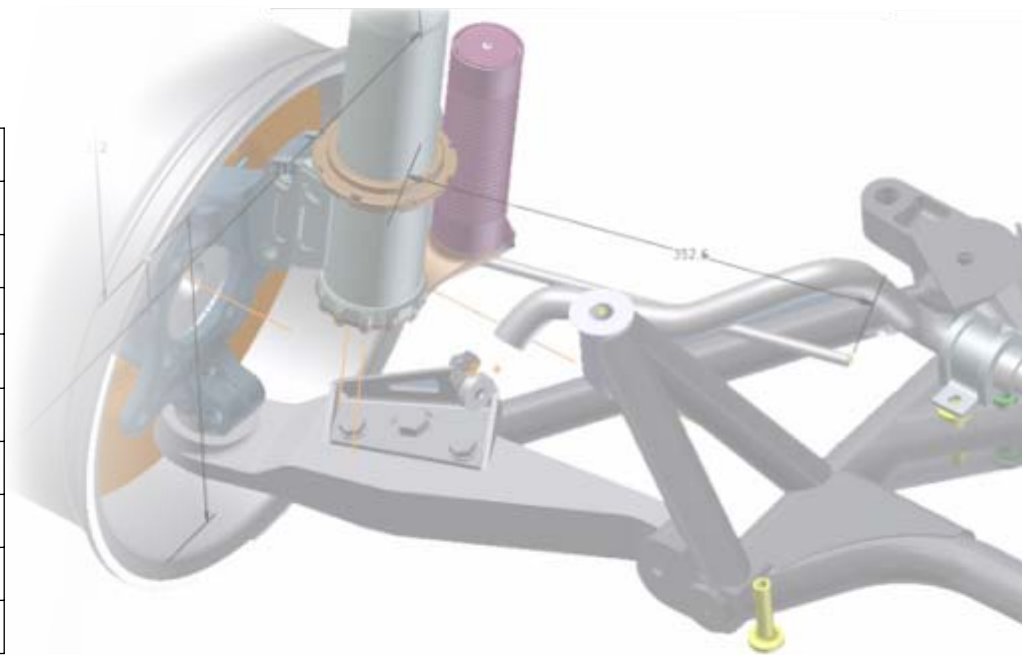

Mitsubishi Lancer Evo X CZ4A Kit Details:

- Only WRC and F1 Suppliers for our Kit:
- The CZ4A R4 Kit Includes:

Longitudinal rod LH
Longitudinal rod RH
Upper rear A-arm LH
Upper rear A-arm RH
Camber rod LH
Camber rod RH
Rollbar Link RH
Rollbar Link RH
Toe Rod assy

Mitsubishi Lancer Evo X CZ4A Kit Details:

- Only WRC and F1 Suppliers for our Kit:
- The CZ4A R4 Kit Includes:

Rear sub frame
Rear Boot (lightweight) Only Instruction
Front Bonnet (lightweight) Only Instruction
Modification Instruction engine support
Modification Instruction gearbox support
Modification Instruction Front Door LH
Modification Instruction Front Door RH
Front Door Foam LH
Front Door Foam RH
Front Door Panel LH
Front Door Panel RH

Mitsubishi Lancer Evo X CZ4A Kit Details:

- Only WRC and F1 Suppliers for our Kit:
- The CZ4A R4 Kit Includes:

Front Door window LH
Front Door window RH
Modification Instruction Rear Door LH
Modification Instruction Rear Door RH
Rear Door Foam LH
Rear Door Foam RH
Rear Door Panel LH
Rear Door Panel RH
Rear Door Window LH
Rear Door Window RH